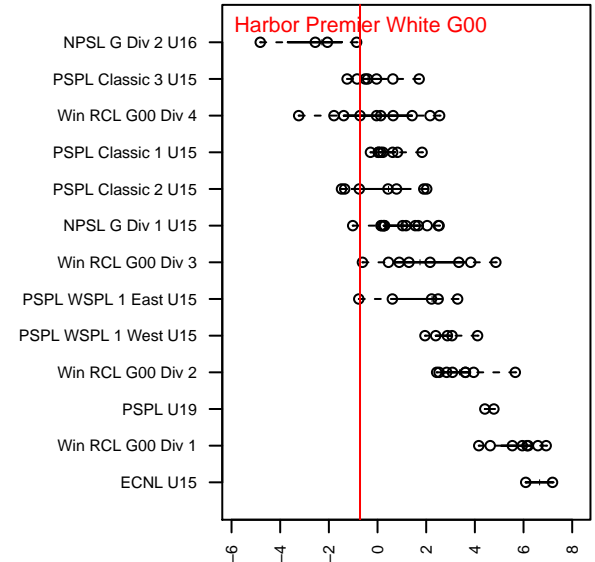

**attack and defense rating
relative to others at age
and all opponents in last 13 months**