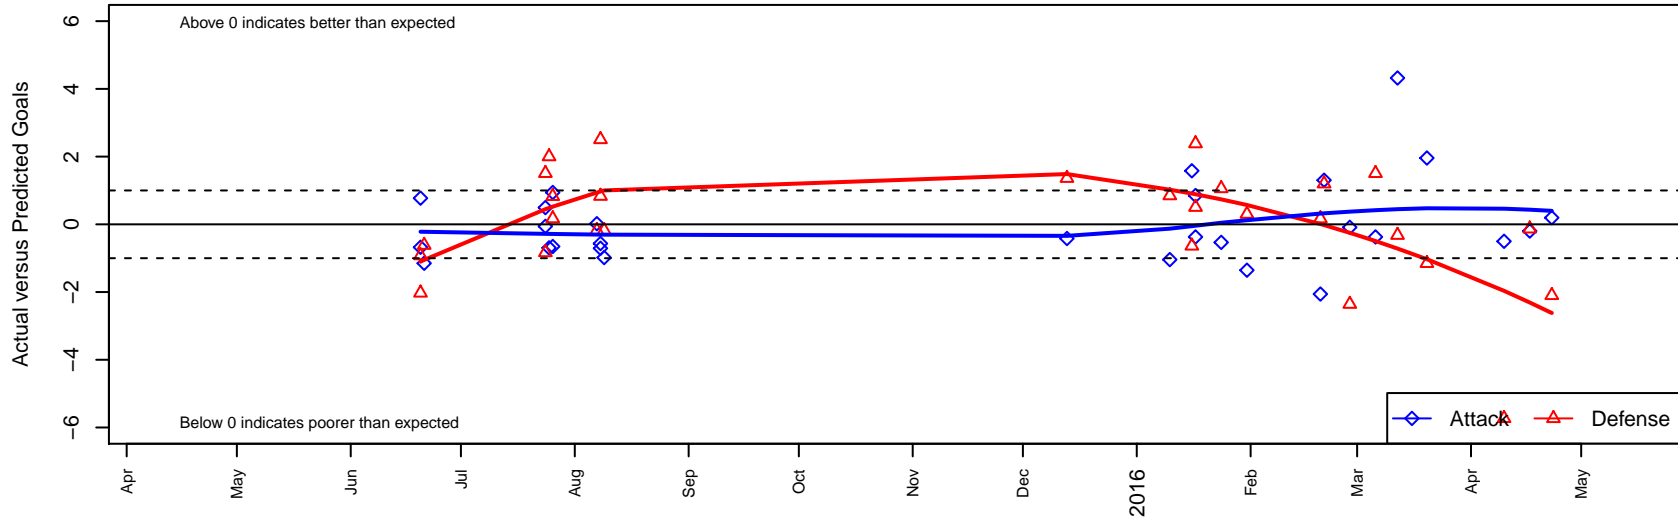

Harbor Premier White G00

Harbor FC
 Gig Harbor, WA
 G00 total strength=1050
 attack=3.45 defense=1.64
 fall league = Win RCL G00 Div 4

alt names used:
 HARBOR PREMIER G00 WHITE
 Harbor Premier G00 White
 Harbor Premier G00 White
 Harbor Premier G00 White B
 Harbor Premier G00 White
 Harbor Premier G00 White B
 Harbor Premier G00 White B

Harbor Premier White G00
 Dots are actual minus expected GF (blue circles) and GA (red triangles).
 Blue line is smoothed change in attack strength. Red is smoothed change in defense strength.

**attack and defense variance (black dot)
relative to other teams
and top 10 in region**