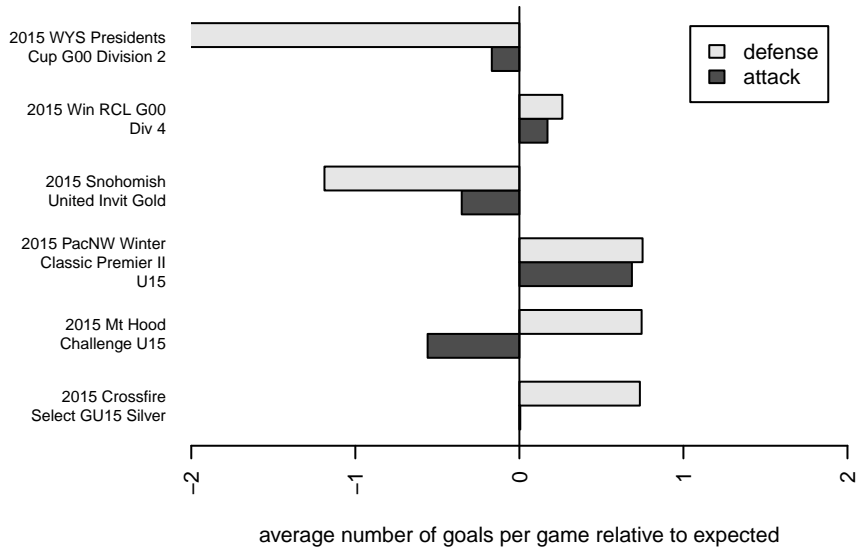

Performance relative to 13 month average