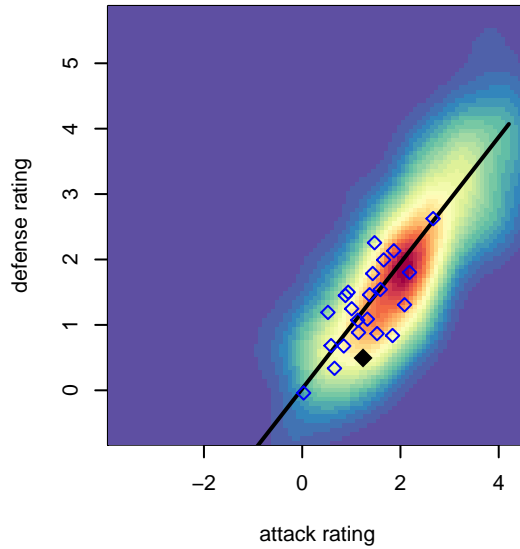

**attack and defense rating
relative to others at age
and all opponents in last 13 months**