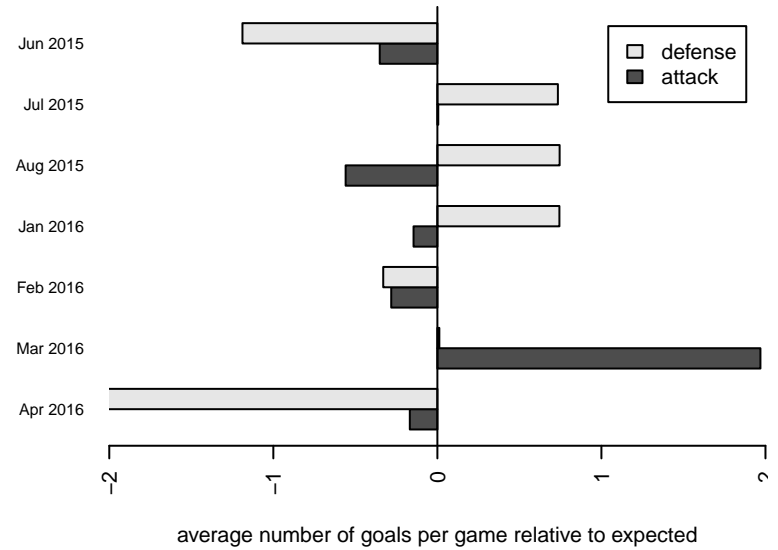

Performance relative to 13 month average