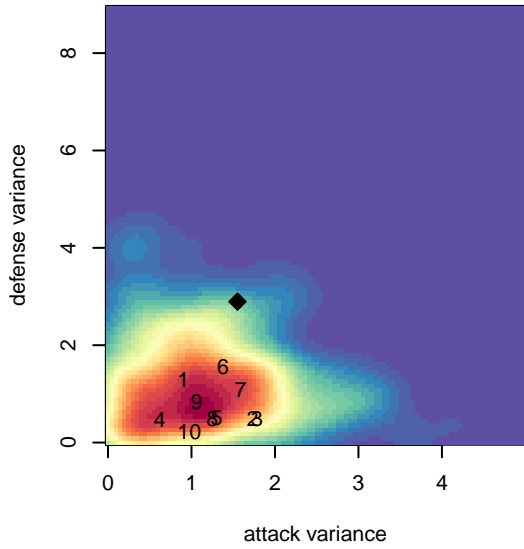

Harbor Premier White G00

Harbor FC
 Gig Harbor, WA
 G00 total strength=1050
 attack=3.45 defense=1.64
 fall league = Win RCL G00 Div 4

alt names used:
 HARBOR PREMIER G00 WHITE
 Harbor Premier G00 White
 Harbor Premier G00 White
 Harbor Premier G00 White B
 Harbor Premier G00 White
 Harbor Premier G00 White B
 Harbor Premier G00 White B

Harbor Premier White G00
 Dots are actual minus expected GF (blue circles) and GA (red triangles).
 Blue line is smoothed change in attack strength. Red is smoothed change in defense strength.

**attack and defense variance (black dot)
relative to other teams
and top 10 in region**